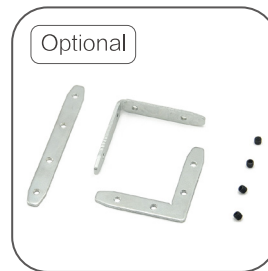

Color 

Unit: mm

Features:

1. Model: HL-A030
2. Material: AL6063+PC
3. Surface: Anodized/Painting
4. Lighting source width: 66mm
5. Length: 4m/max
6. Installation: For offices, conference rooms, supermarkets, home lighting, etc.

Accessory:

End cap

Suspended Rope

Connector

Mounting Clip

Installation: