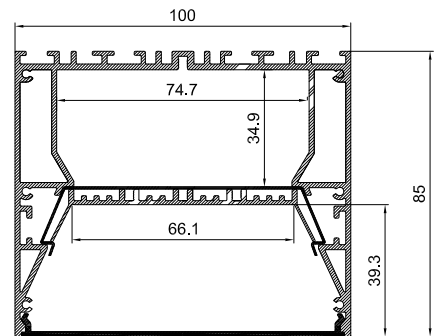

Color 

Unit: mm

Features:

1. Model: HL-A030
2. Material: AL6063+PC
3. Surface: Anodized/Painting
4. Lighting source width: 66mm
5. Length: 4m/max
6. Installation: For offices, conference rooms, supermarkets, home lighting, etc.

Accessory:

End cap

Suspended Rope

Connector

Mounting Clip

Installation: