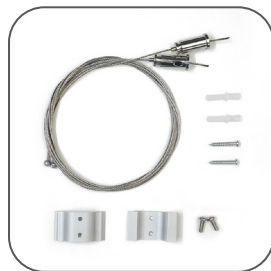

Color 

Unit: mm

Features:

1. Model: HL-A030
2. Material: AL6063+PC
3. Surface: Anodized/Painting
4. Lighting source width: 66mm
5. Length: 4m/max
6. Installation: For offices, conference rooms, supermarkets, home lighting, etc.

Accessory:

End cap

Suspended Rope

Connector

Mounting Clip

Installation: